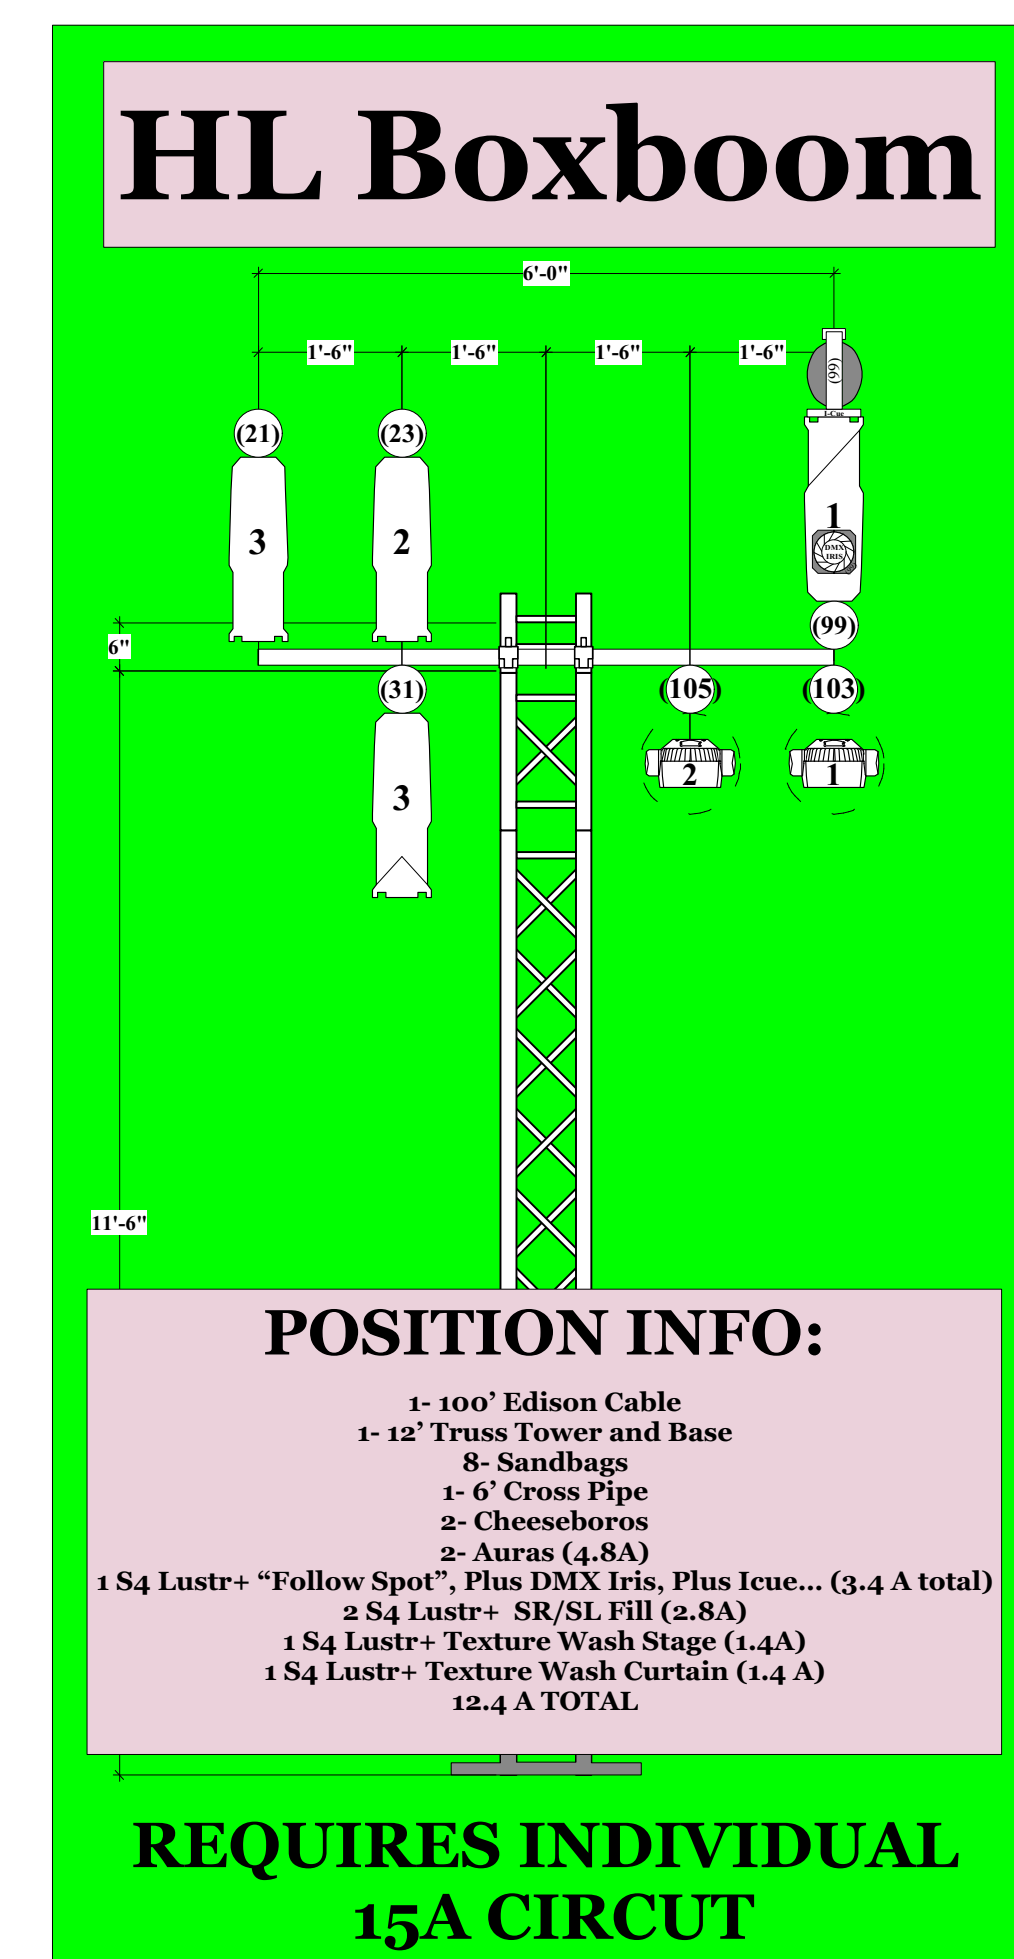

Notes: VECTORWORKS EDUCATIONAL VERSION

- All sidearms are 12"
- Units drafted above pipe are overhung
- Units drafted under pipe are underhung
- Hang overhung units FIRST
- Lustr2 mode is DIRECT STROBE FAN (10ch)
- Aura mode is EXTENDED (25ch)
- ColorSource Par mode is Direct (6ch)

1. **Key:**
2. DMX Iris
   - I-Cue
   - Mac Aura
   - S4 19 Degree Lustr2
   - S4 26 Degree Lustr2
   - S4 36 Degree Lustr2
   - S4 50 Degree Lustr2
   - S4 70 Degree Lustr2
   - ETC ColorSource Par
   - Chesebro
   - Coupler