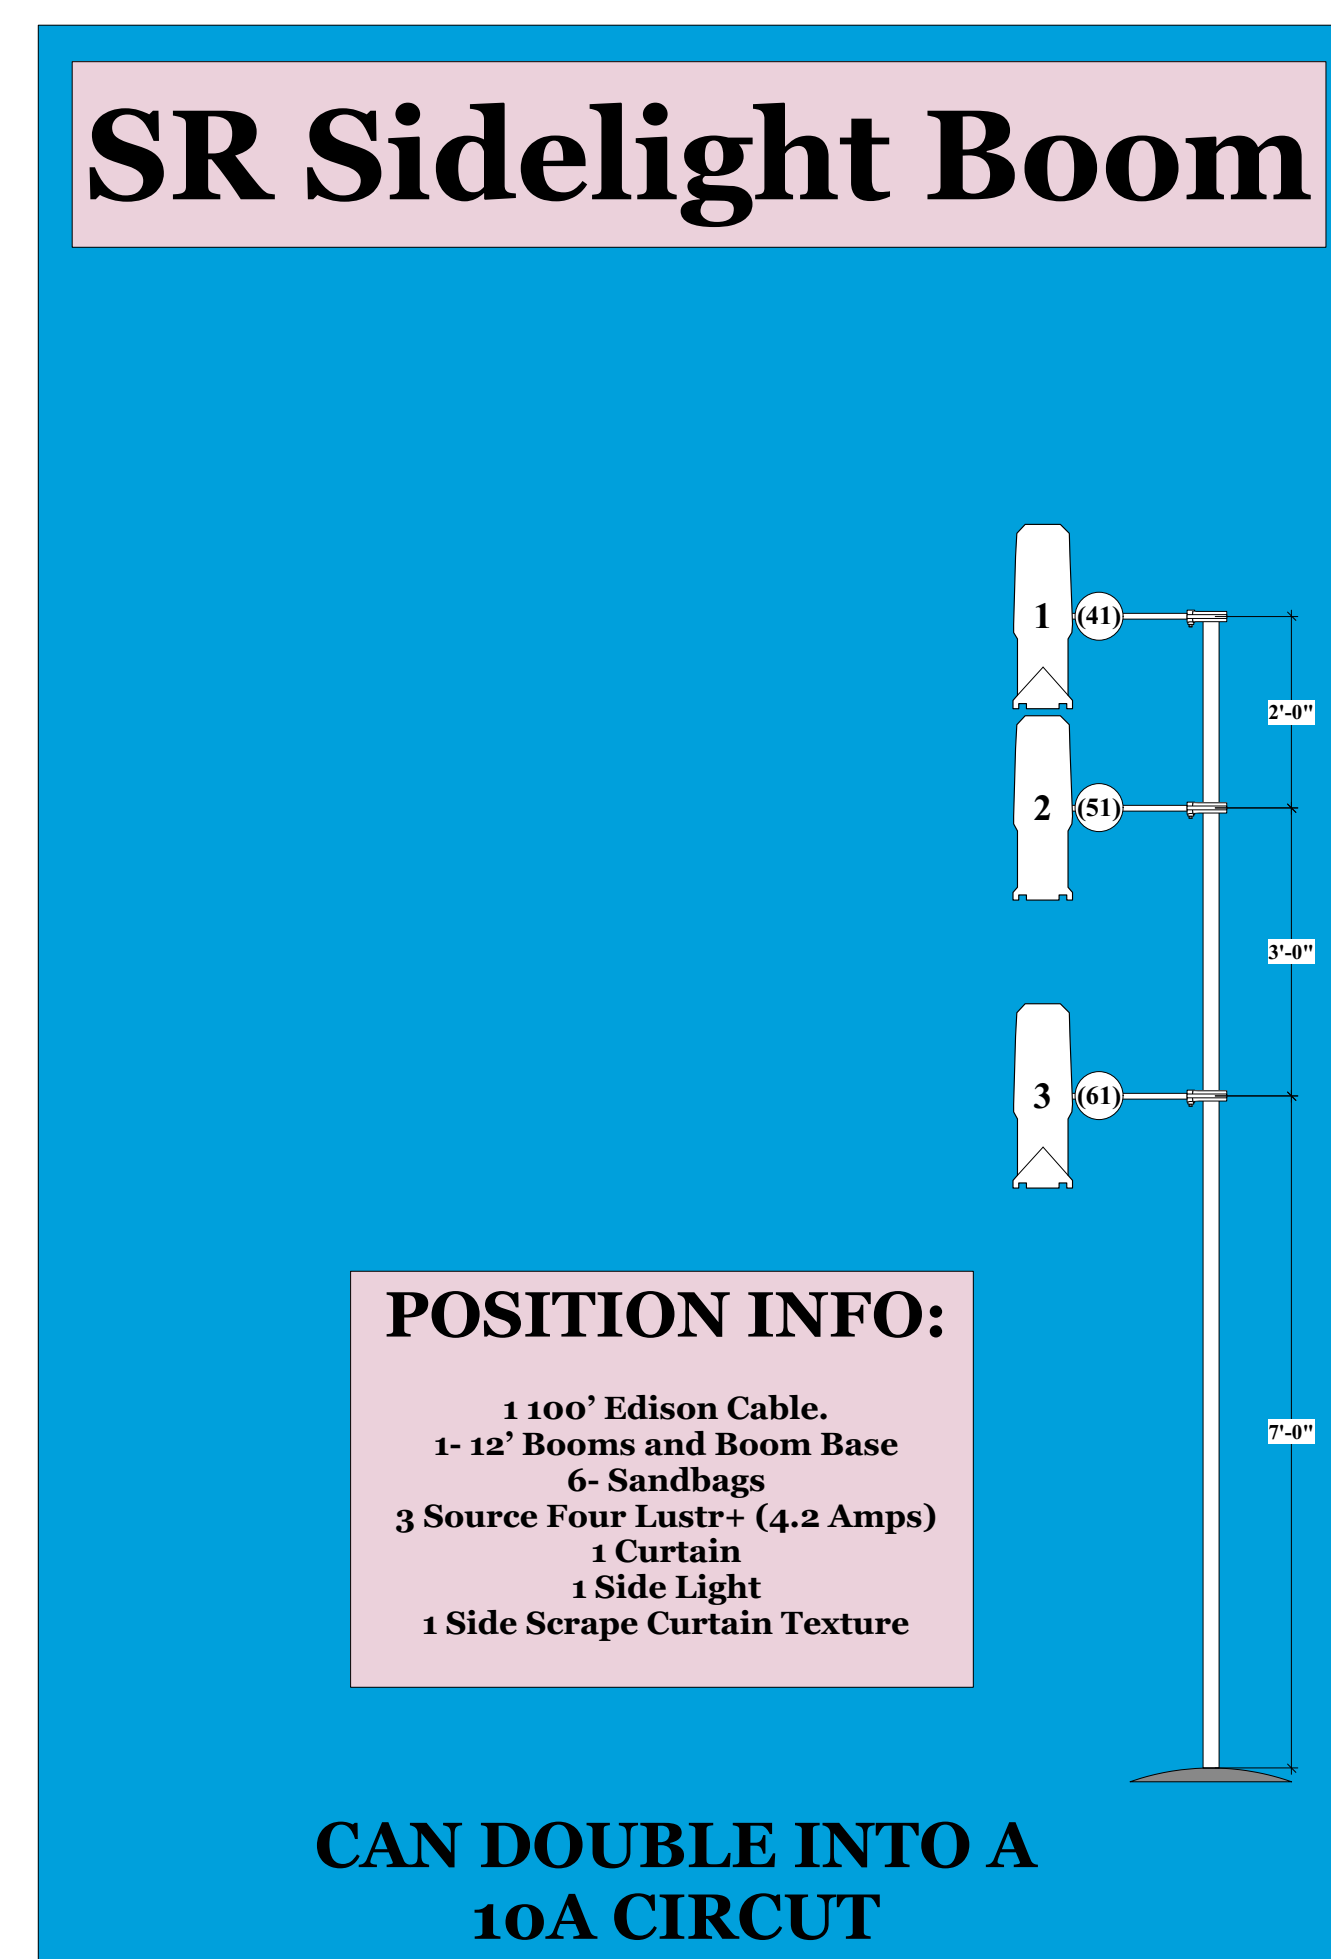

Notes: VECTORWORKS EDUCATIONAL VERSION

- All sidearms are 12"
- Units drafted above pipe are overhung
- Units drafted under pipe are underhung
- Hang overhung units FIRST
- Lustr2 mode is DIRECT STROBE FAN (10ch)
- Aura mode is EXTENDED (25ch)
- ColorSource Par mode is Direct (6ch)

1. **Key:**
2. DMX Iris
   - I-Cue
   - Mac Aura
   - S4 19 Degree Lustr2
   - S4 26 Degree Lustr2
   - S4 36 Degree Lustr2
   - S4 50 Degree Lustr2
   - S4 70 Degree Lustr2
   - ETC ColorSource Par
   - Chesebro
   - Coupler