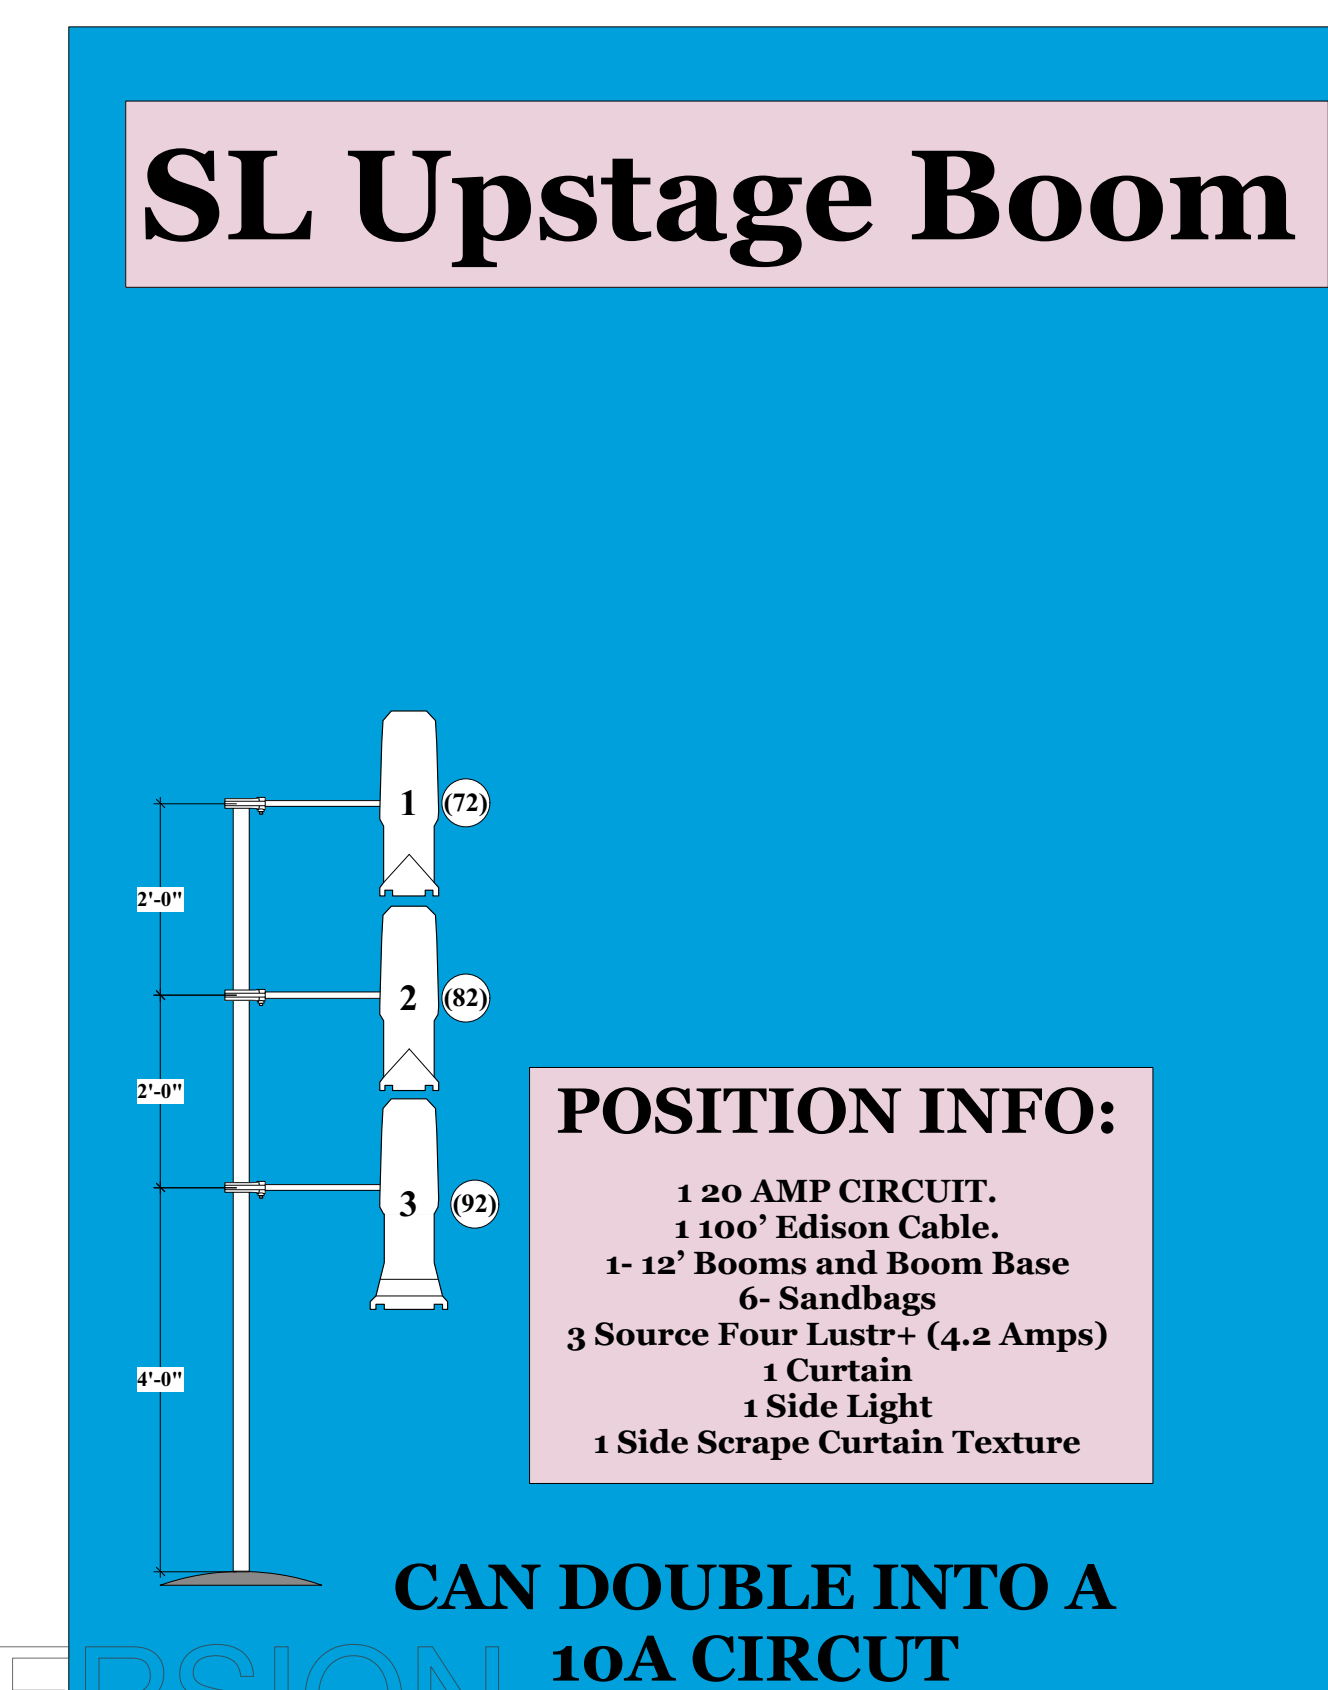

Notes: VECTORWORKS EDUCATIONAL VERSION

- All sidearms are 12"
- Units drafted above pipe are overhung
- Units drafted under pipe are underhung
- Hang overhung units FIRST
- Lustr2 mode is DIRECT STROBE FAN (10ch)
- Aura mode is EXTENDED (25ch)
- ColorSource Par mode is Direct (6ch)

1. **Key:**
2. DMX Iris
   - I-Cue
   - Mac Aura
   - S4 19 Degree Lustr2
   - S4 26 Degree Lustr2
   - S4 36 Degree Lustr2
   - S4 50 Degree Lustr2
   - S4 70 Degree Lustr2
   - ETC ColorSource Par
   - Chesebro
   - Coupler

SR ←

→ SL

Legend:

Purpose Cha Unit # Color

TILL

TThe Episcopal Church of St. Andrew & Holy Communion

Designer: David Goldstien Drawn By: Xavier Boyer

Light Plot

Scale: 1/2"=1'

Date: 02/18/20