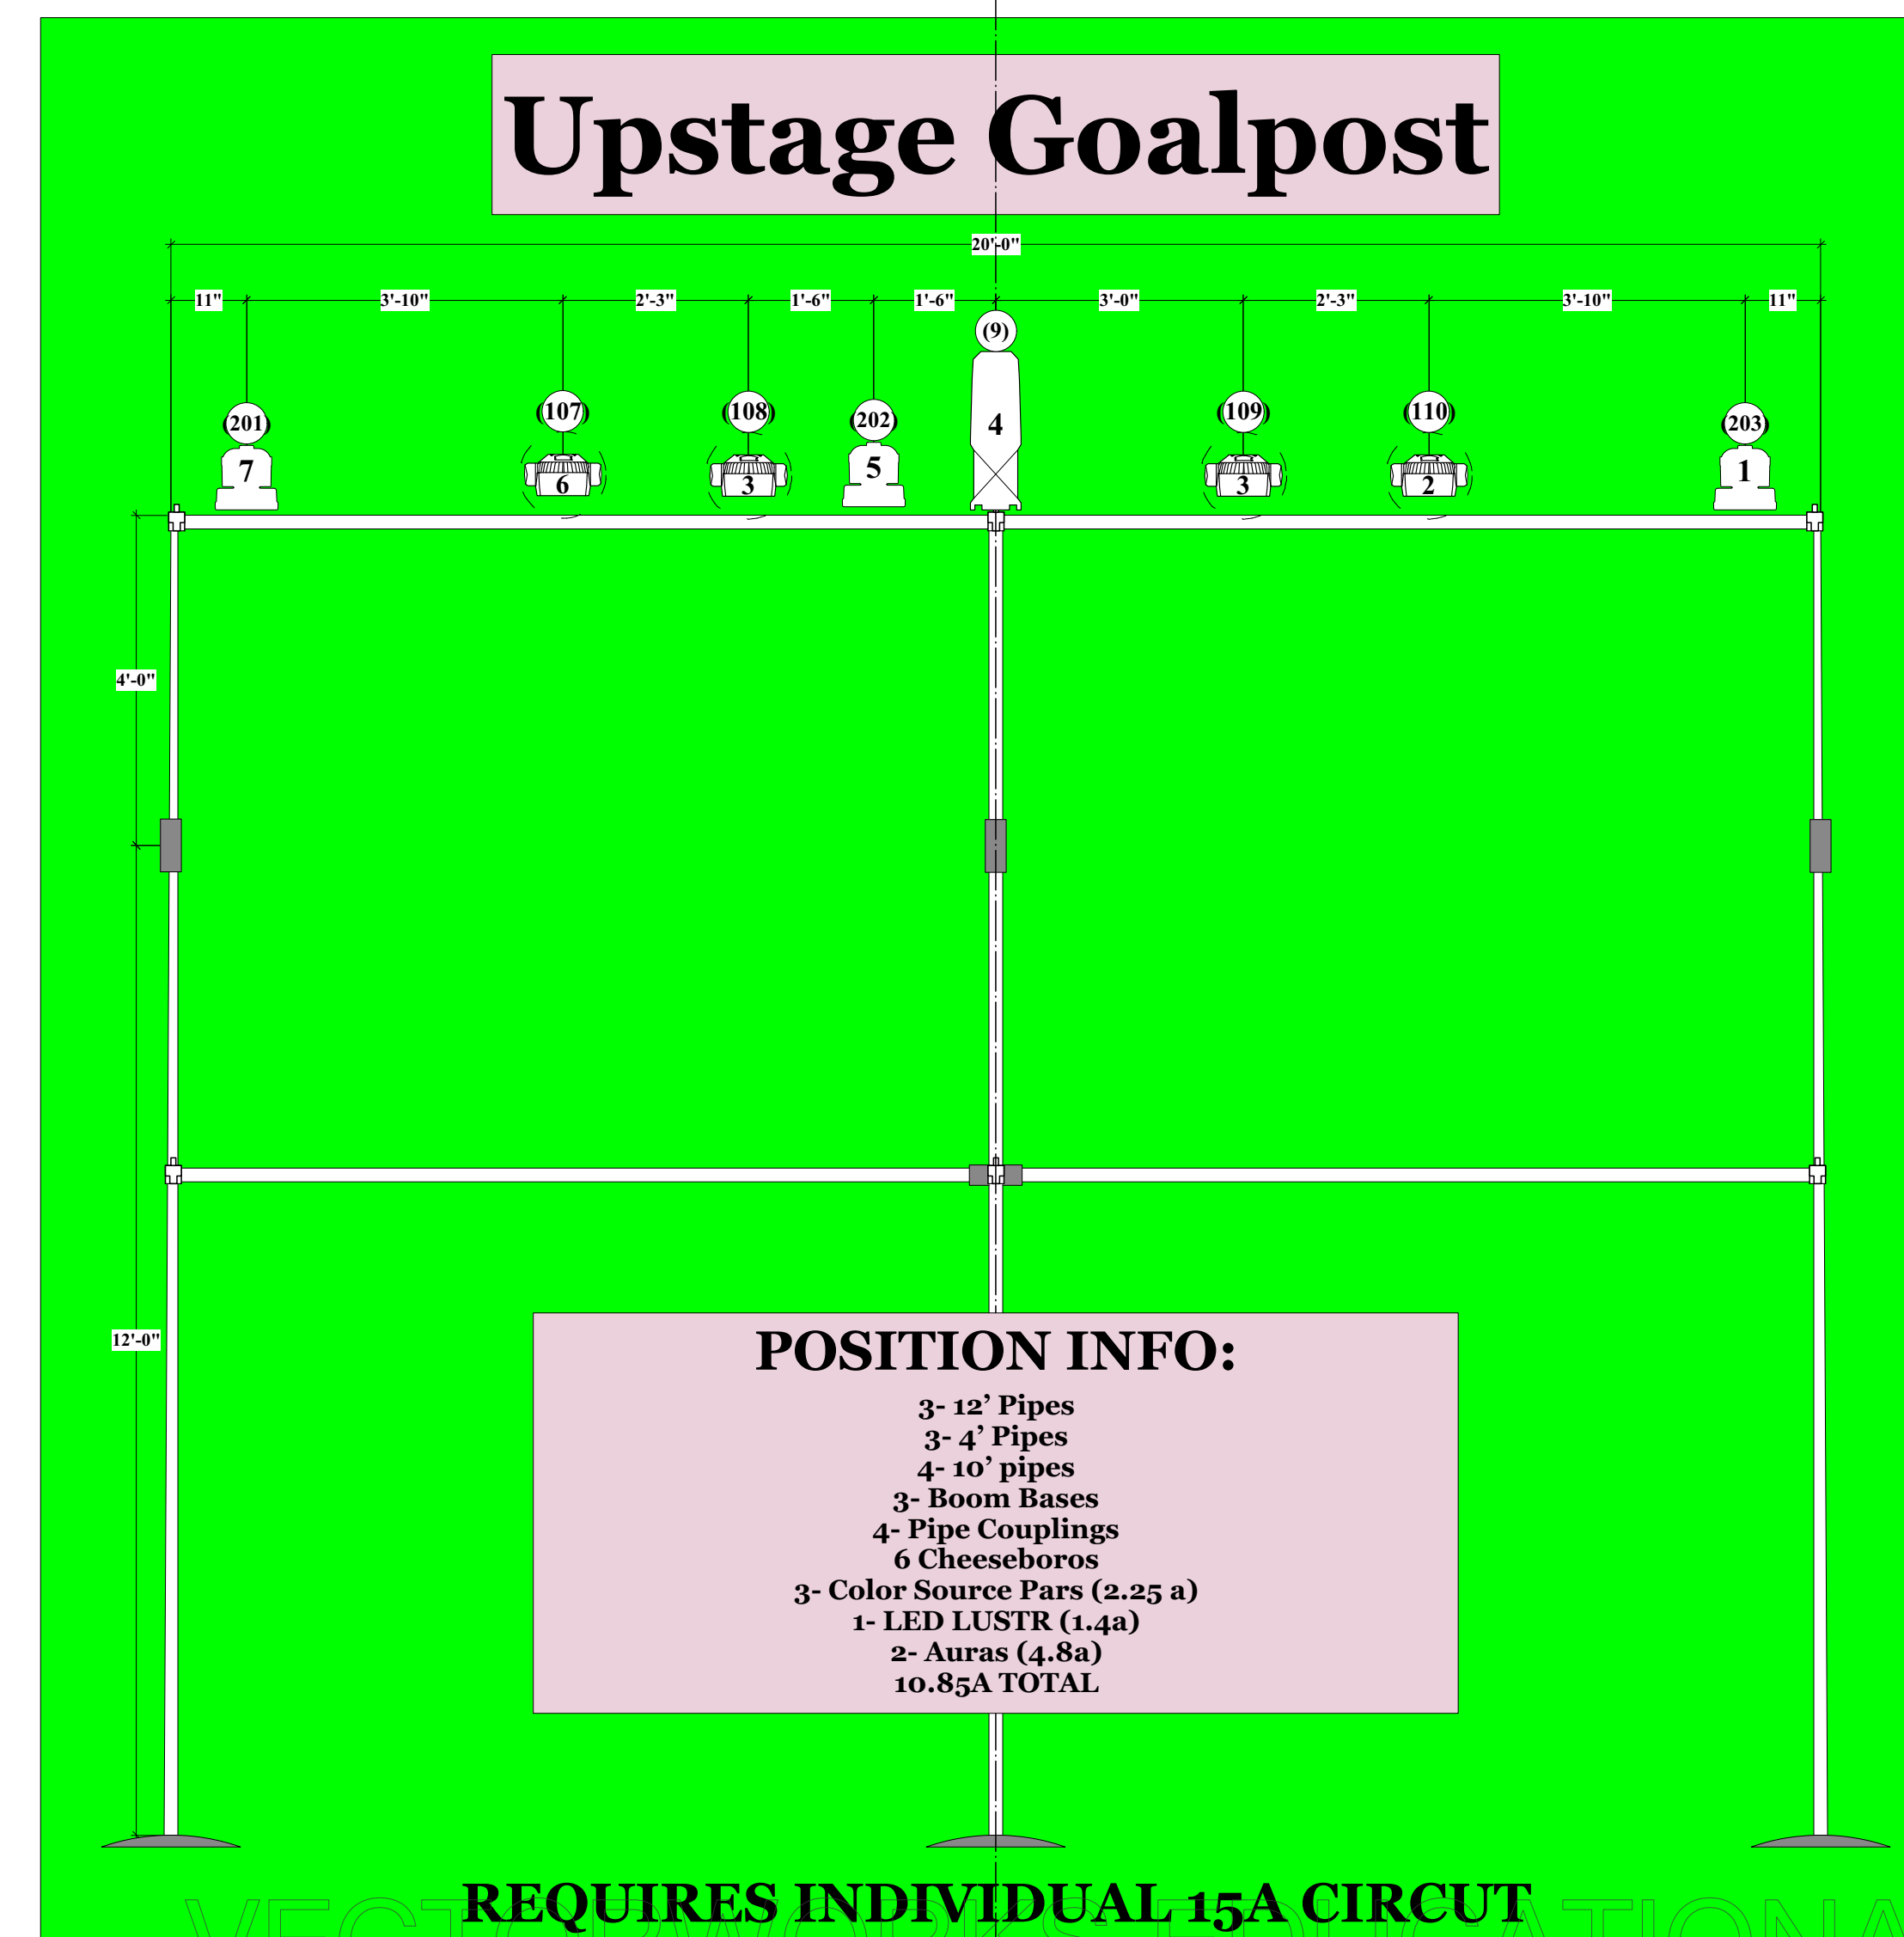

Notes: VECTORWORKS EDUCATIONAL VERSION

- All sidearms are 12"
- Units drafted above pipe are overhung
- Units drafted under pipe are underhung
- Hang overhung units FIRST
- Lustr2 mode is DIRECT STROBE FAN (10ch)
- Aura mode is EXTENDED (25ch)
- ColorSource Par mode is Direct (6ch)

1. **Key:**
2. DMX Iris
   - I-Cue
   - Mac Aura
   - S4 19 Degree Lustr2
   - S4 26 Degree Lustr2
   - S4 36 Degree Lustr2
   - S4 50 Degree Lustr2
   - S4 70 Degree Lustr2
   - ETC ColorSource Par
   - Chesebro
   - Coupler

SR ←

→ SL

Legend:

Purpose Cha Unit # Color

TILL

TThe Episcopal Church of St. Andrew & Holy Communion

Designer: David Goldstien Drawn By: Xavier Boyer

Light Plot

Scale: 1/2"=1'

Date: 02/18/20