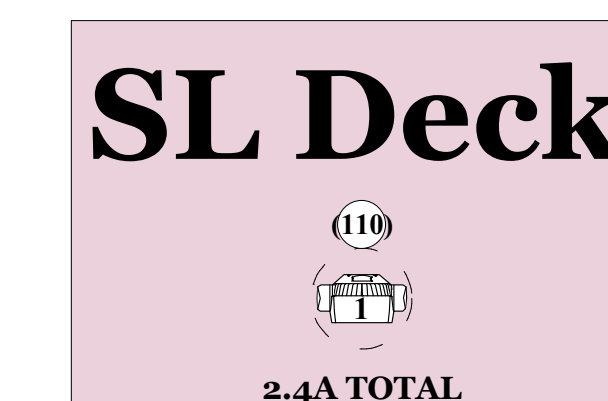

Notes: VECTORWORKS EDUCATIONAL VERSION

- All sidearms are 12"
- Units drafted above pipe are overhung
- Units drafted under pipe are underhung
- Hang overhung units FIRST
- Lustr2 mode is DIRECT STROBE FAN (10ch)
- Aura mode is EXTENDED (25ch)
- ColorSource Par mode is Direct (6ch)

1. **Key:**
2. DMX Iris
   - I-Cue
   - Mac Aura
   - S4 19 Degree Lustr2
   - S4 26 Degree Lustr2
   - S4 36 Degree Lustr2
   - S4 50 Degree Lustr2
   - S4 70 Degree Lustr2
   - ETC ColorSource Par
   - Chesebro
   - Coupler

SR ←

→ SL

Legend:

Purpose Cha Unit # Color

TILL

TThe Episcopal Church of St. Andrew & Holy Communion

Designer: David Goldstien Drawn By: Xavier Boyer

Light Plot

Scale: 1/2"=1'

Date: 02/18/20