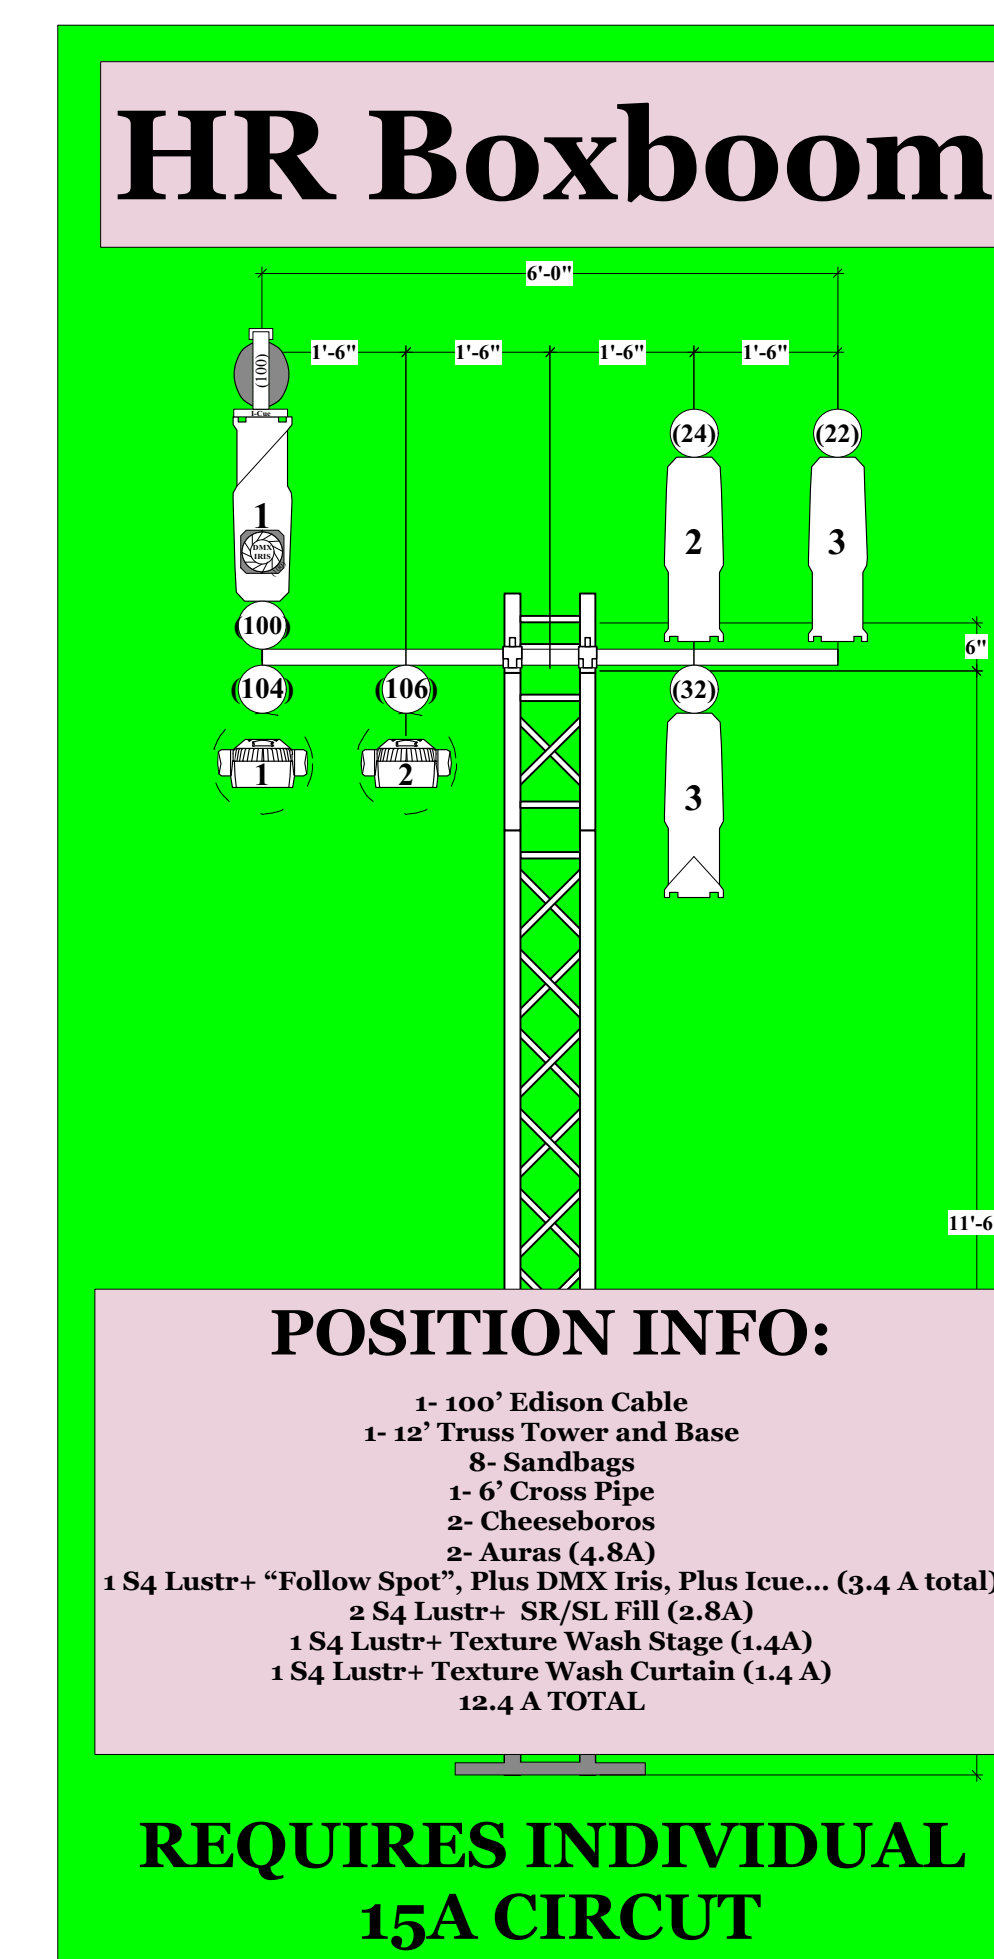

Notes: VECTORWORKS EDUCATIONAL VERSION

- All sidearms are 12"
- Units drafted above pipe are overhung
- Units drafted under pipe are underhung
- Hang overhung units FIRST
- Lustr2 mode is DIRECT STROBE FAN (10ch)
- Aura mode is EXTENDED (25ch)
- ColorSource Par mode is Direct (6ch)

1. **Key:**
2. DMX Iris
   - I-Cue
   - Mac Aura
   - S4 19 Degree Lustr2
   - S4 26 Degree Lustr2
   - S4 36 Degree Lustr2
   - S4 50 Degree Lustr2
   - S4 70 Degree Lustr2
   - ETC ColorSource Par
   - Chesebro
   - Coupler