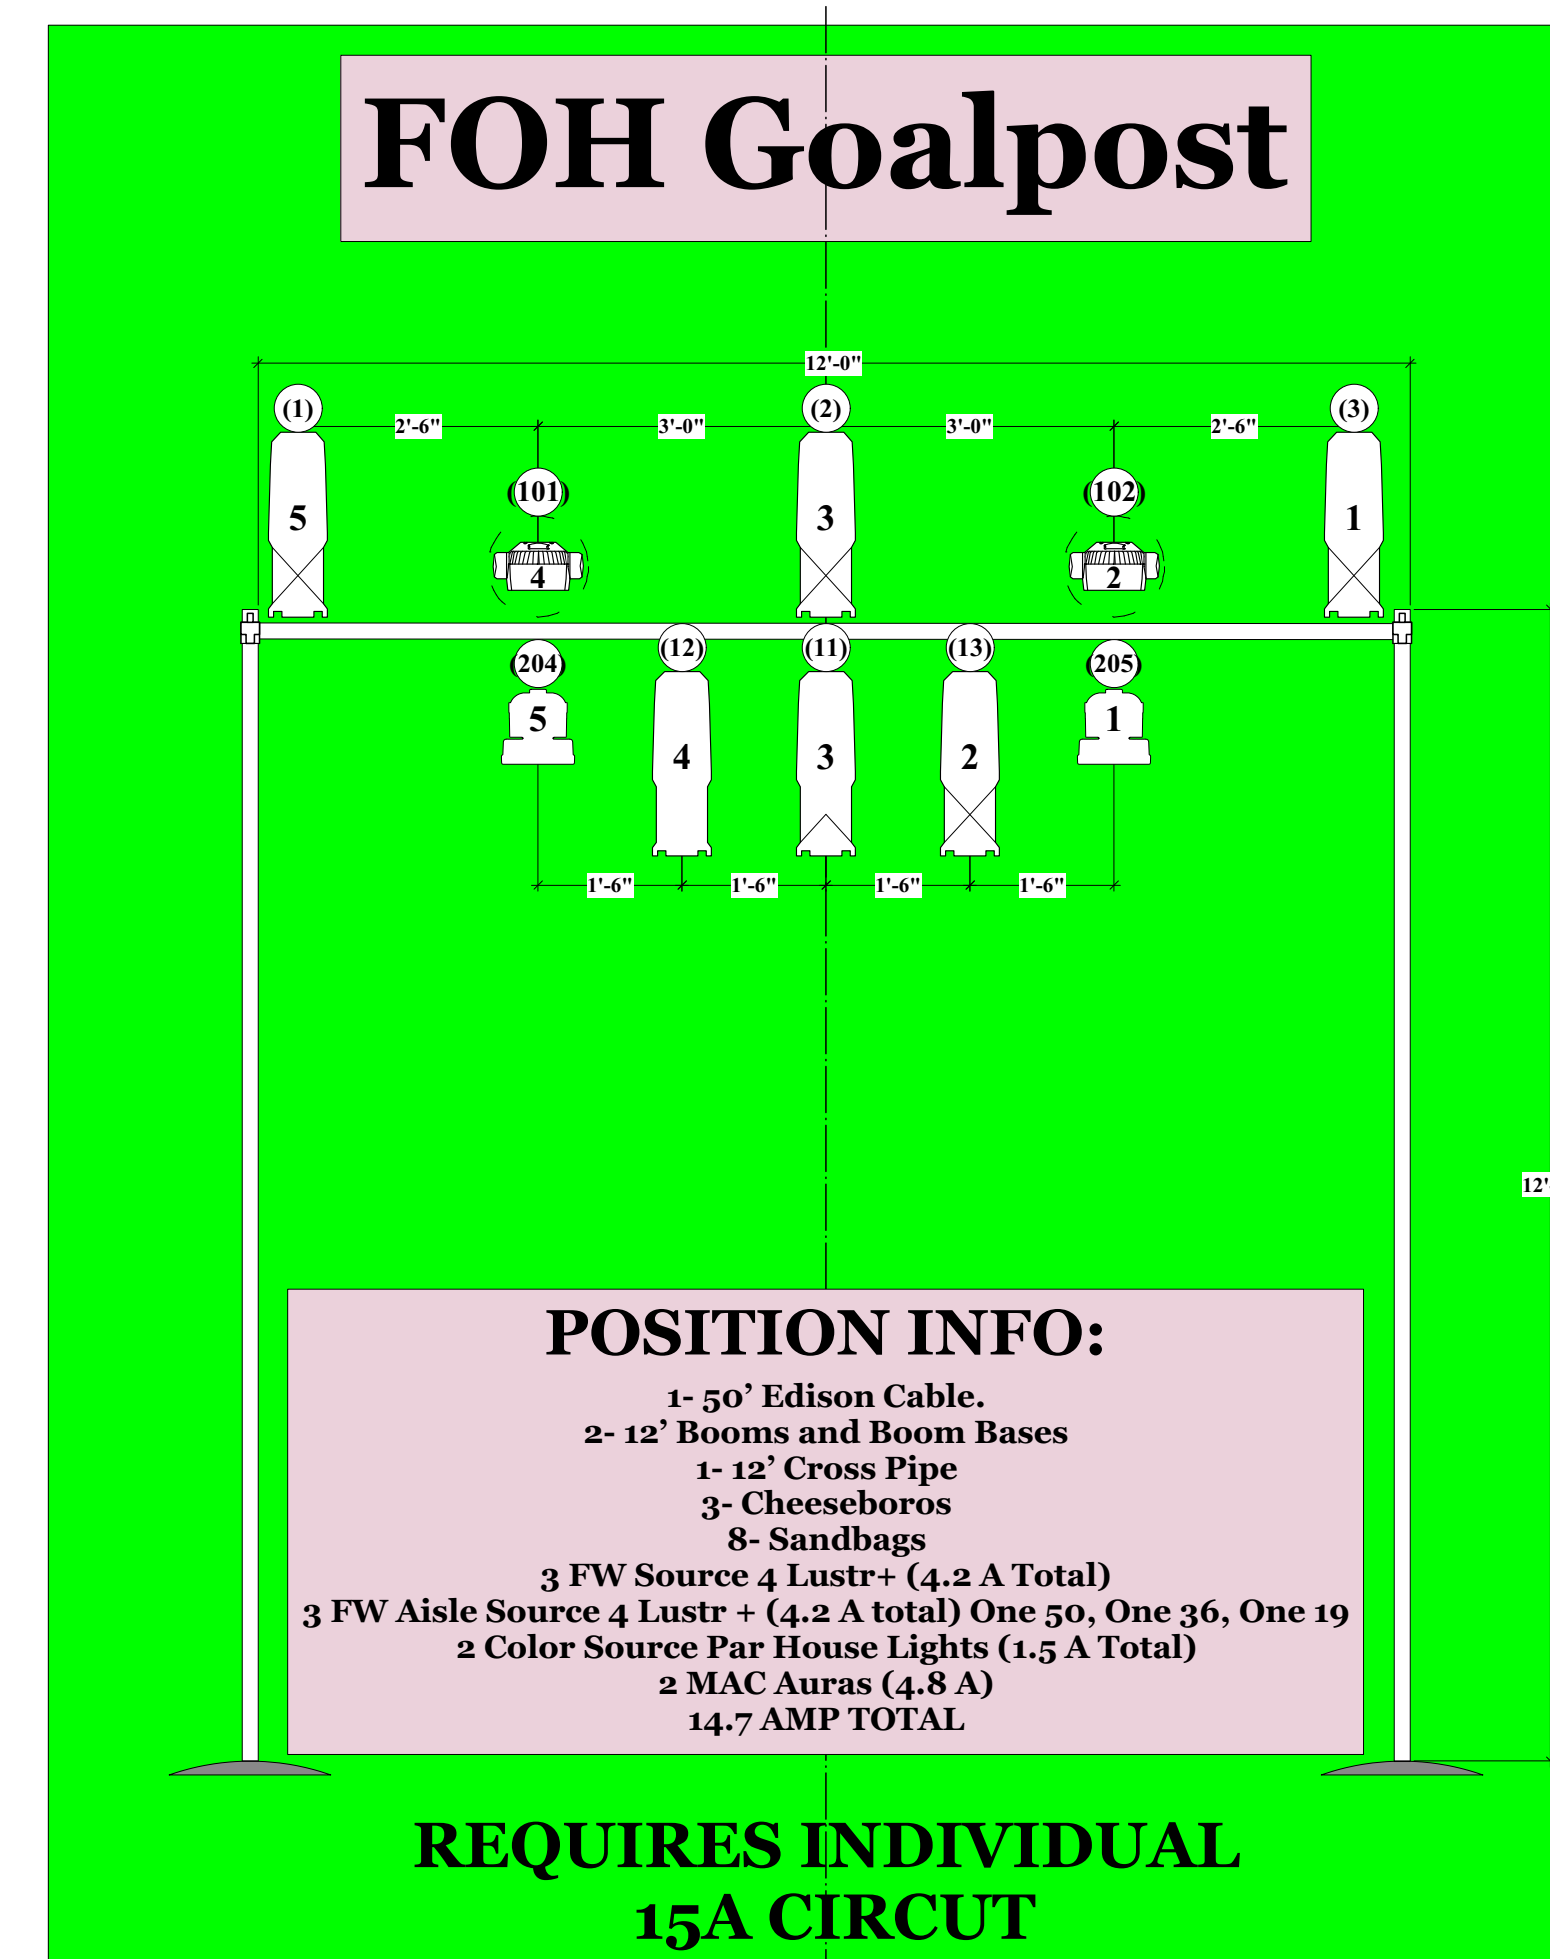

Notes: VECTORWORKS EDUCATIONAL VERSION

- All sidearms are 12"
- Units drafted above pipe are overhung
- Units drafted under pipe are underhung
- Hang overhung units FIRST
- Lustr2 mode is DIRECT STROBE FAN (10ch)
- Aura mode is EXTENDED (25ch)
- ColorSource Par mode is Direct (6ch)

1. **Key:**
2. DMX Iris
   - I-Cue
   - Mac Aura
   - S4 19 Degree Lustr2
   - S4 26 Degree Lustr2
   - S4 36 Degree Lustr2
   - S4 50 Degree Lustr2
   - S4 70 Degree Lustr2
   - ETC ColorSource Par
   - Chesebro
   - Coupler