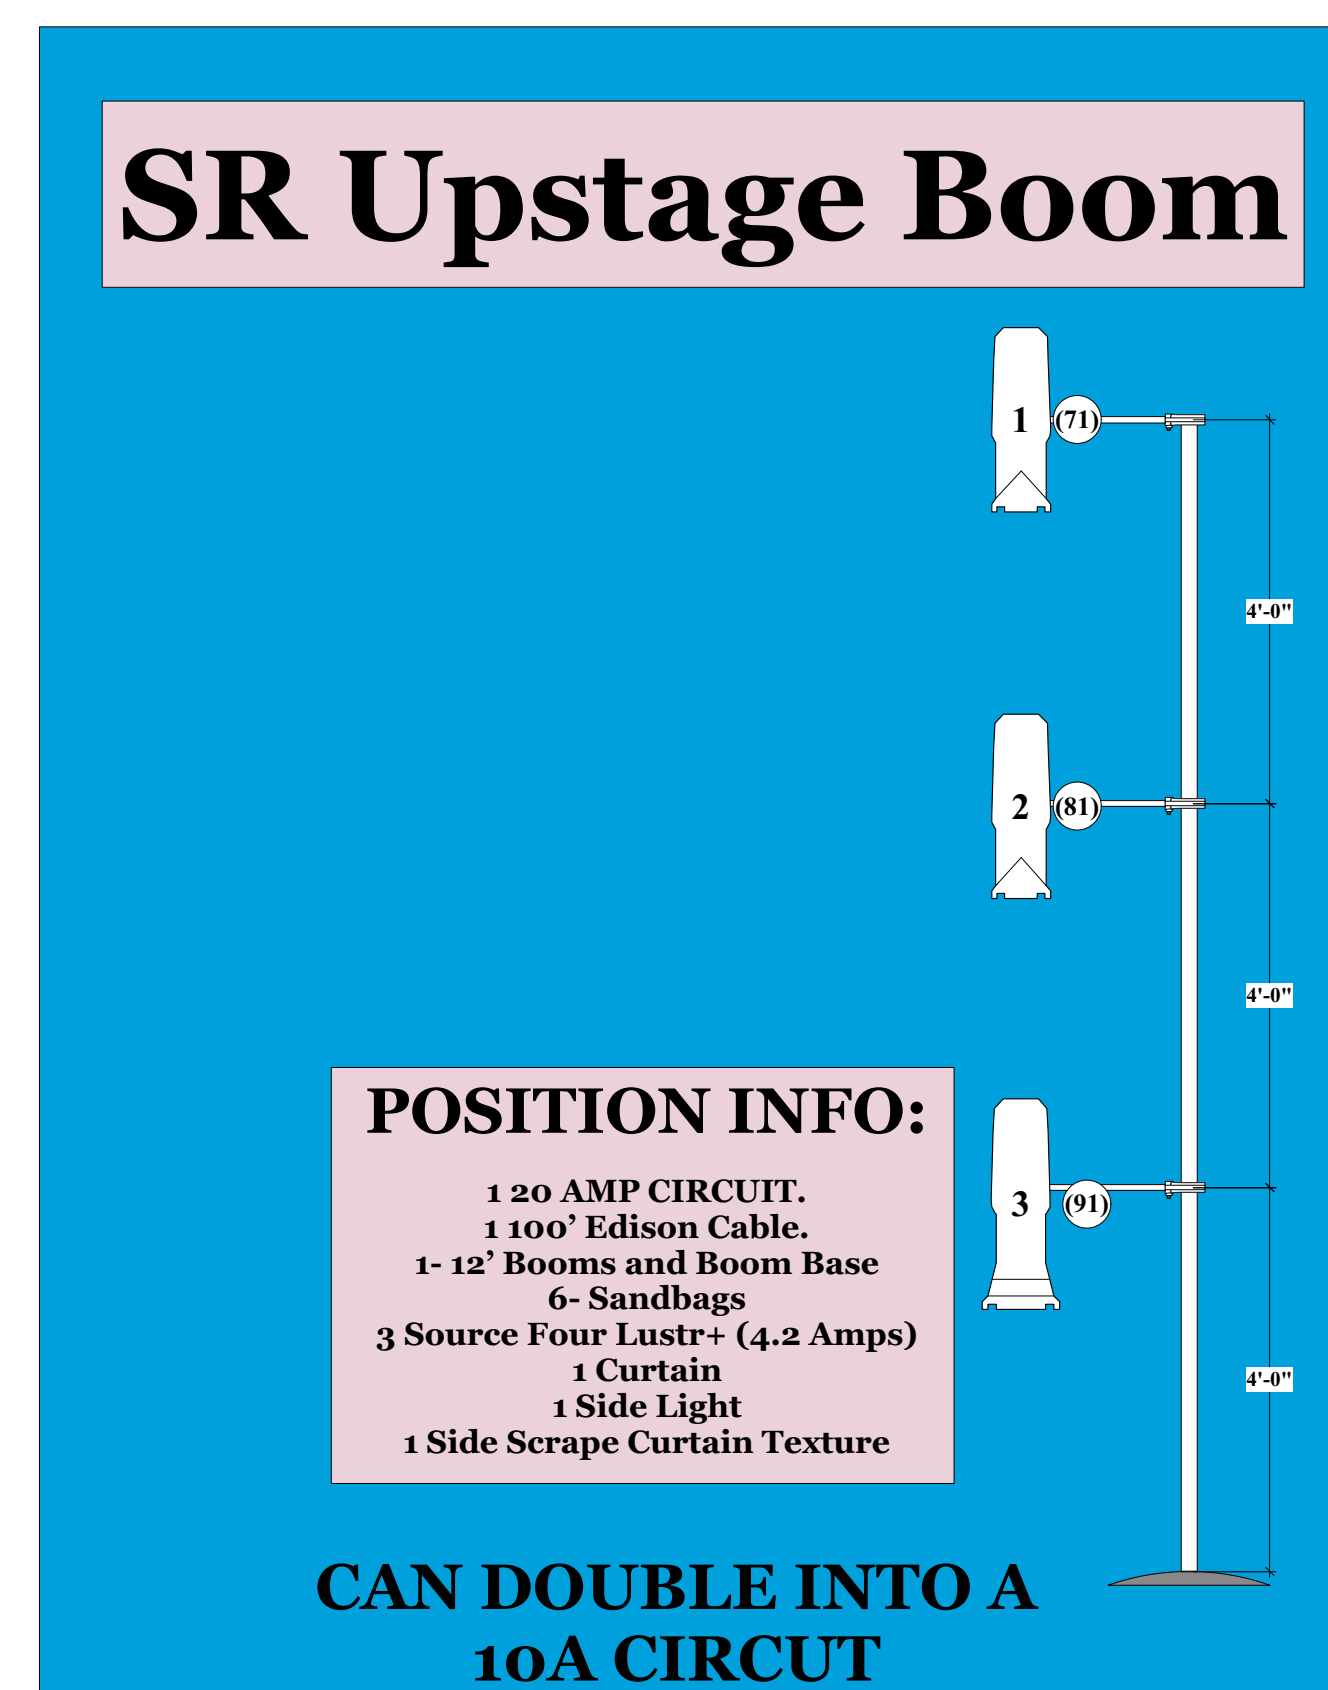

Notes: VECTORWORKS EDUCATIONAL VERSION

- All sidearms are 12"
- Units drafted above pipe are overhung
- Units drafted under pipe are underhung
- Hang overhung units FIRST
- Lustr2 mode is DIRECT STROBE FAN (10ch)
- Aura mode is EXTENDED (25ch)
- ColorSource Par mode is Direct (6ch)

1. **Key:**
2. DMX Iris
   - I-Cue
   - Mac Aura
   - S4 19 Degree Lustr2
   - S4 26 Degree Lustr2
   - S4 36 Degree Lustr2
   - S4 50 Degree Lustr2
   - S4 70 Degree Lustr2
   - ETC ColorSource Par
   - Chesebro
   - Coupler

SR ←

→ SL

Legend:

Purpose Cha Unit # Color

TILL

TThe Episcopal Church of St. Andrew & Holy Communion

Designer: David Goldstien Drawn By: Xavier Boyer

Light Plot

Scale: 1/2"=1'

Date: 02/18/20