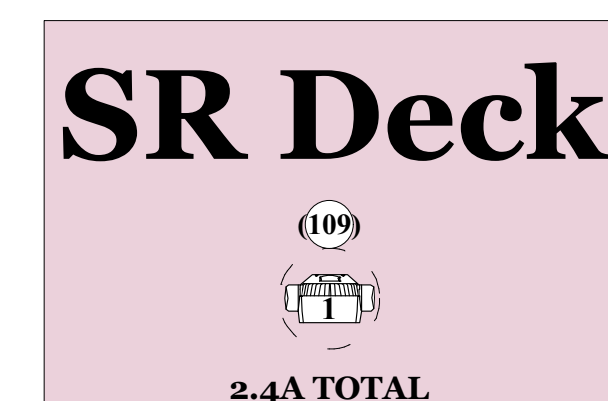

Notes: VECTORWORKS EDUCATIONAL VERSION

- All sidearms are 12"
- Units drafted above pipe are overhung
- Units drafted under pipe are underhung
- Hang overhung units FIRST
- Lustr2 mode is DIRECT STROBE FAN (10ch)
- Aura mode is EXTENDED (25ch)
- ColorSource Par mode is Direct (6ch)

1. **Key:**
2. DMX Iris
   - I-Cue
   - Mac Aura
   - S4 19 Degree Lustr2
   - S4 26 Degree Lustr2
   - S4 36 Degree Lustr2
   - S4 50 Degree Lustr2
   - S4 70 Degree Lustr2
   - ETC ColorSource Par
   - Chesebro
   - Coupler

SR ←

→ SL

Legend:

Purpose Cha Unit # Color

TILL

TThe Episcopal Church of St. Andrew & Holy Communion

Designer: David Goldstien Drawn By: Xavier Boyer

Light Plot

Scale: 1/2"=1'

Date: 02/18/20