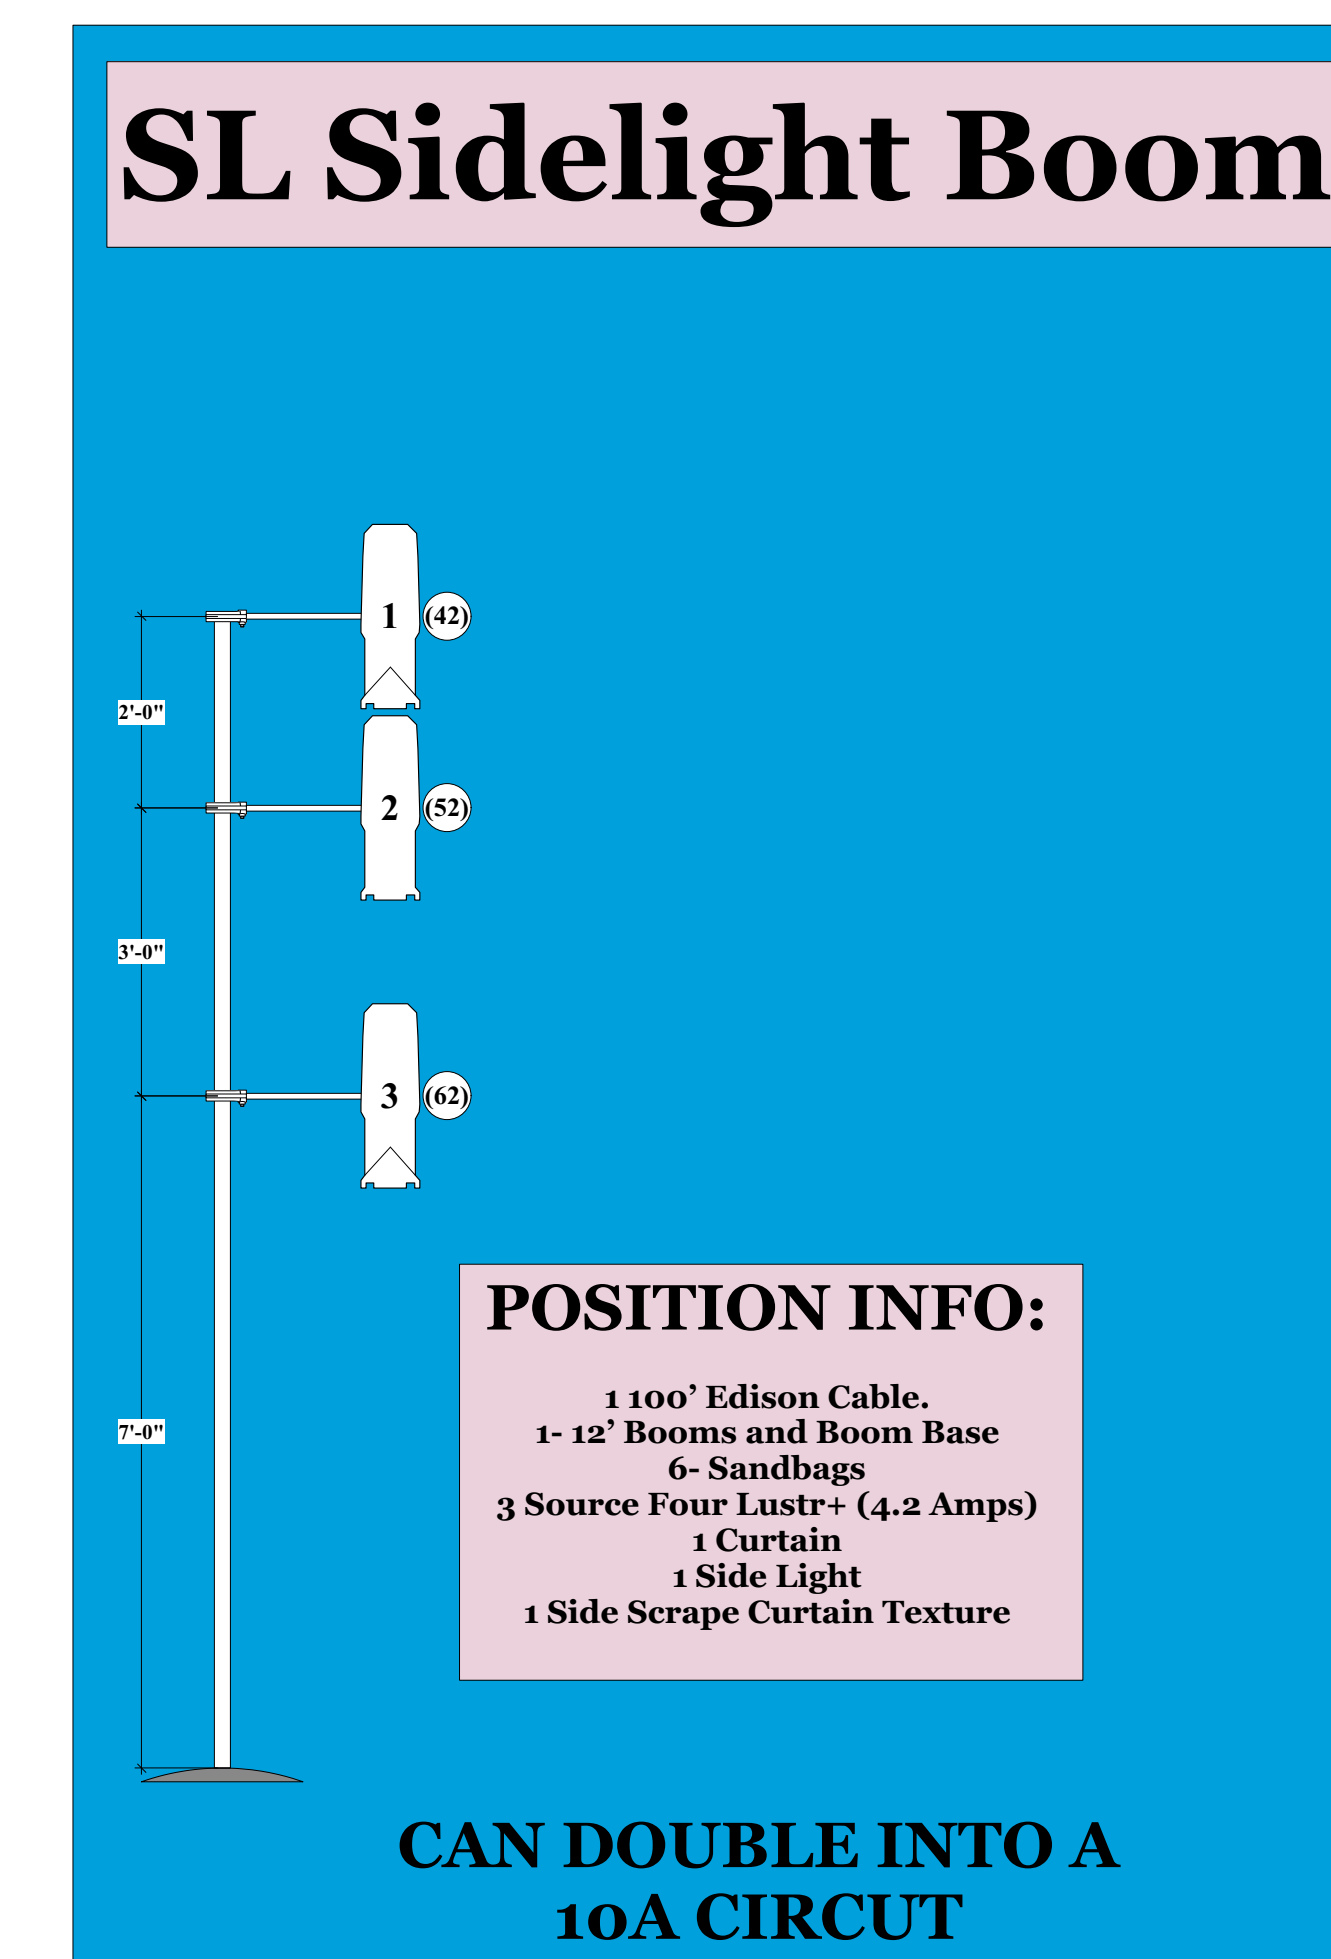

Notes: VECTORWORKS EDUCATIONAL VERSION

- All sidearms are 12"
- Units drafted above pipe are overhung
- Units drafted under pipe are underhung
- Hang overhung units FIRST
- Lustr2 mode is DIRECT STROBE FAN (10ch)
- Aura mode is EXTENDED (25ch)
- ColorSource Par mode is Direct (6ch)

1. **Key:**
2. DMX Iris
   - I-Cue
   - Mac Aura
   - S4 19 Degree Lustr2
   - S4 26 Degree Lustr2
   - S4 36 Degree Lustr2
   - S4 50 Degree Lustr2
   - S4 70 Degree Lustr2
   - ETC ColorSource Par
   - Chesebro
   - Coupler